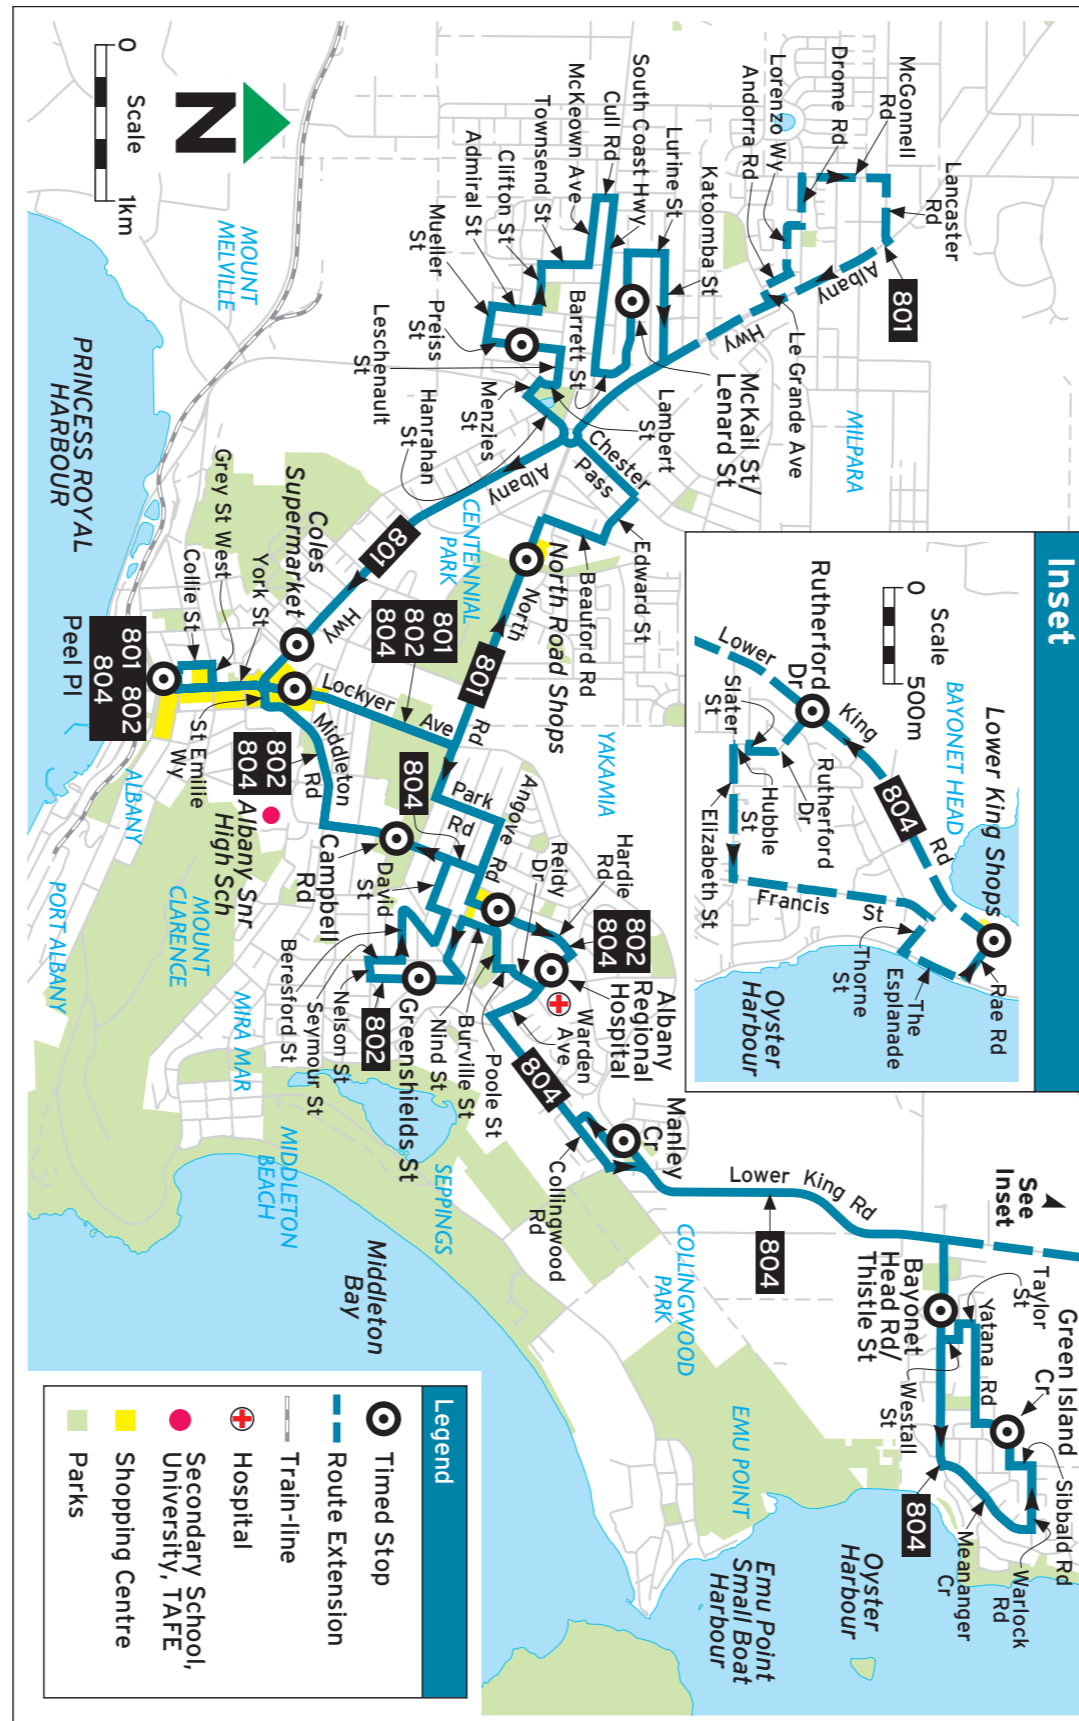

Stand Departure Information

Route 801, 802, 804 Map

Effective: 19/10/2014

Albany Bus Timetable

1

Route No.	Location	Stand
801	Peels Place	1
802	Peels Place	1
804	Peels Place	1

Routes

- 801** Albany - Yakamia - Lockyer
- 802** Albany - Spencer Park
- 804** Albany - Bayonet Head - Lower King - Spencer Park

Suburbs

- Albany
- Albany Regional Hospital
- Bayonet Head
- Collingwood Heights
- Lockyer
- Lower King
- Orana
- Spencer Park
- Yakamia

Legend

- Serviced by accessible buses

let's connect

TransAlbany Information

Route 804 - Spencer Park and Bayonet Head

Timed Stops	72597	72945	72642	72644	72683	72681	72684	72688	72683	72681	72649	72644	72947	72597
Route No.	Peels Pl / York St	Hungry Jacks	Hardie Rd Shops	Albany Regional Hospital	Lower King Rd / Rutherford Dr	Lower King Rd / Rae Rd	Bayonet Head Rd / Westall St	Green Island Cres / Sibbald Rd	Lower King Rd / Rutherford Dr	Lower King Rd / Rae Rd	Manley Cr / Ulster Rd	Albany Regional Hospital	Campbell Rd / Bathurst St	Peels Pl / York St
Monday to Friday and Public Holidays														
am 804 A	9:20	9:22	9:27	9:29	-	-	9:35	9:39	-	-	9:45	9:48	9:52	9:57
804 B	9:20	9:22	9:27	9:29	9:40	9:45	9:52	9:56	-	-	10:02	10:05	10:09	10:14
pm 804 B	1:45	1:47	1:52	1:54	-	-	2:00	2:04	2:12	2:17	2:27	2:30	2:34	2:39
804 A	2:00	2:02	2:07	2:09	-	-	2:15	2:19	-	-	2:25	2:28	2:32	2:37